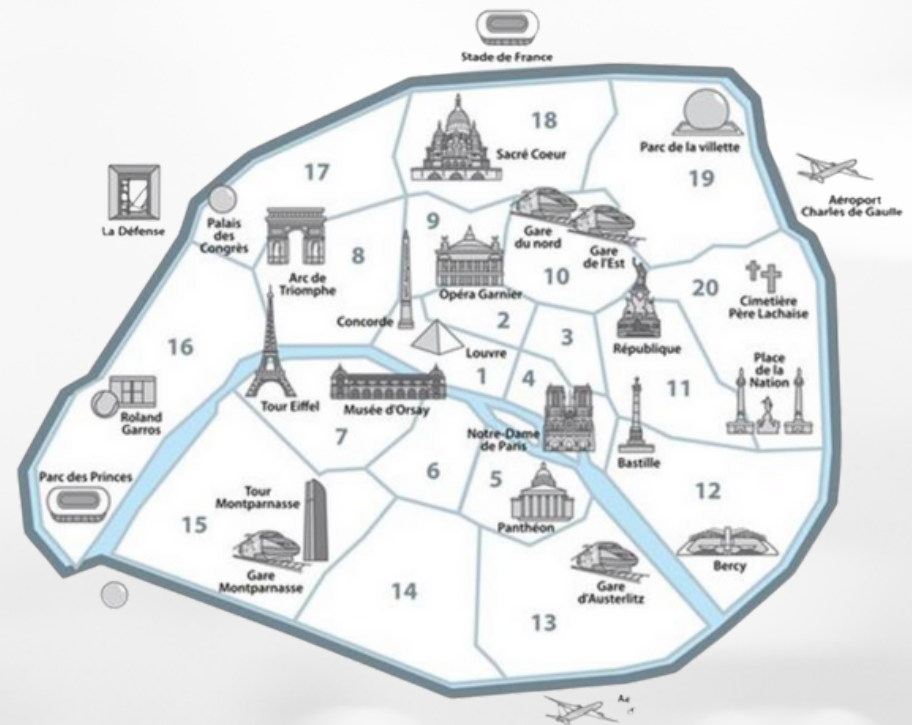

KEEMDELUXE LIMOUSINES

Paris seesight tour

DURATION :

Depends on the number of places you want to visit.
Imagine your program and we will organize it for you.

GUIDE PRICES :

Guide : 80€/H

Museum fees : different prices depending on the museum.

MONUMENTS TO VISIT :

Notre Dame de Paris cathedral
Sacred Heart of Montmartre Basilica
Louvre Pyramid
Eiffel tower
Arc de Triomphe
Grand et petit palais museums (Paris 8th)
Alexandre III bridge
Place de la Concorde, Place Vendôme
Champs-Élysées avenue
Le Panthéon

If traffic and environment allow, stops are possible to take photos at the request of customers.

KEEMDELUXE LIMOUSINES always at your disposal